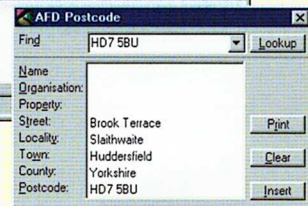

full screen

compact view