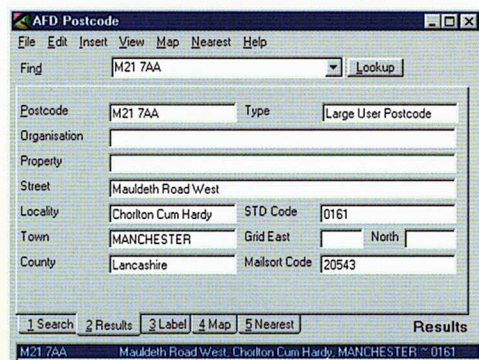

New Powerful Features

The new AFD Postcode is built on the same basic principles "Fast, accurate, easy to use,

Why Rapid Addressing?

There are powerful commercial reasons for using rapid addressing. Save 80% of keystrokes normally used to enter an address. Save hours of wasted time, eliminate spelling errors, create a reliable database and a professional image on all correspondence.

affordable addressing for virtually any program on virtually any PC operating system." With ten new features it offers a new level of productivity improvement.

A special "Compact View" offers a visible rapid address entry window which occupies minimal screen space. **new**

The "Changes" feature is retained. Entry of a changed postcode is instantly detected and the correct, new postcode is provided.

Where the postcode is not known, enhanced address searching helps list likely postcodes from a partial address, like the street and town, county, partial postcode or STD code. **new**

Other reverse search features include 'ends with', 'sounds like', and wildcard replacement of hard to read characters. **new**

In addition to getting addresses to the right place faster than ever the new AFD Postcode incorporates Quick Label for easy label and envelope printing. **new**

To help put the powerful features and