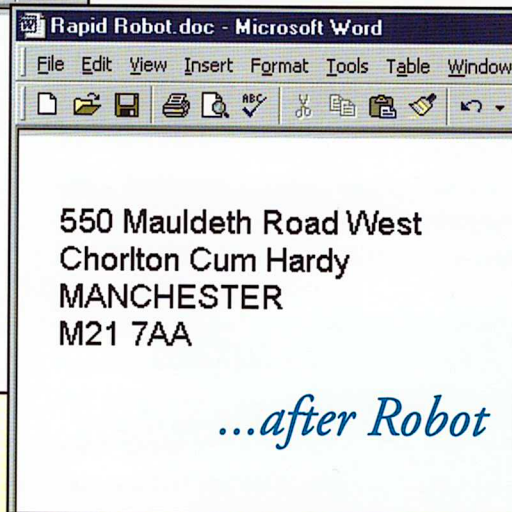

The Robot delivers addresses to almost any program

*accurate
and fast –
no pop-up
windows*

Option – How far is it?

Postcode can be easily and cost effectively upgraded to Postcode Plotter – complete with grid references which allow easy distance calculations – and can be used in mapping applications. Retaining all the features of Postcode, Plotter enables the free, fully featured “nearest outlet” locator. Build and maintain your own list of outlets etc for easy reference to the nearest available. www.afd.co.uk/plotter.htm **new**

Developer Focus

The new Postcode gives programmers a wider range of options and makes those options even faster to integrate seamlessly with many programs. The free programmer's toolkit includes fully flexible searching, multiple address-record retrieval and free utilities to help with data management. **new** Examples for a wide range of languages are available now on CD.

For easy access, the latest additions are frequently posted to www.afd.co.uk/postcodeworks.htm For Microsoft® Access users and database builders there is a Postcode Access Wizard which will quickly add seamless Postcode lookup to your existing database – or build a new one from scratch. **new**

10 New Features – Same Low Price

Order Now for just £15 per month Inc VAT and updates under the POP scheme (minimum 12 months) or £154 (optional quarterly data updates £30 each or £60 for 3). For multi-user pricing visit www.afd.co.uk/prices.htm or [pop.htm](http://www.afd.co.uk/pop.htm)

Upgrading Existing AFD Postcode users simply purchase the latest quarterly update (£30). Call 01624 811711 or visit www.afd.co.uk/order.htm

Upgrade FREE from other addressing systems. Simply send AFD your existing addressing system software* with your order, then pay nothing for AFD Postcode until your current annual license expires.

* Terms and conditions apply