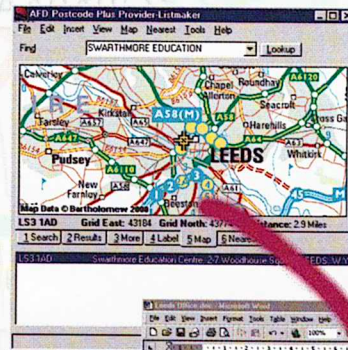

DRAG AND DROP