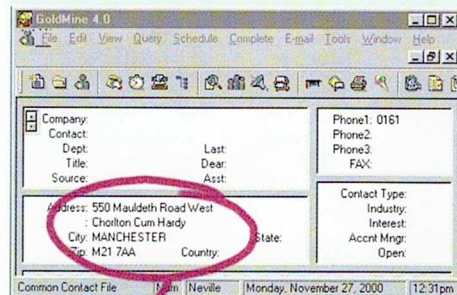

www.afd.co.uk/a2000.htm

The Robot is passionate about Postcodes

Type a postcode into almost any program... and the address appears

It works like this:

Type This

See This

All AFD programs with Robot technology work straight from the box with over 20 popular programs including Microsoft Word, Outlook, Exel, Access, Goldmine, Maximiser, Act, Sage... for full details: www.afd.co.uk/robot.htm