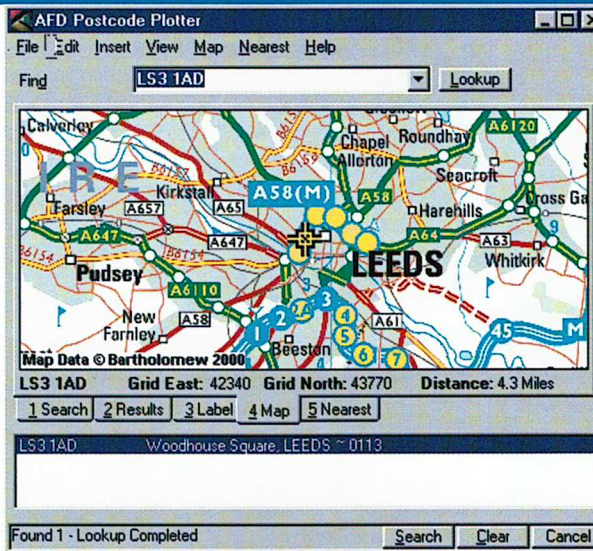

At a glance.

Key features and data of AFD software in a simple table for easy selection.

New free
maps with
Postcode Plotter
& Postcode Plus

The inclusion of AFD's Robot™ technology and Bartholomew® Maps ensure that already advanced and data rich address management solutions remain at the leading edge.

"As a business we continue to be driven by our commitment to provide excellent, affordable software to small and large users alike. We continue to prove that AFD Postcode 2000 products offer a unique combination of more data, faster searching, greater functionality and lower cost."

David Dorricott, Managing Director.

Maps bring visual context and clarity to postal addresses. A clearer picture is always better for business.